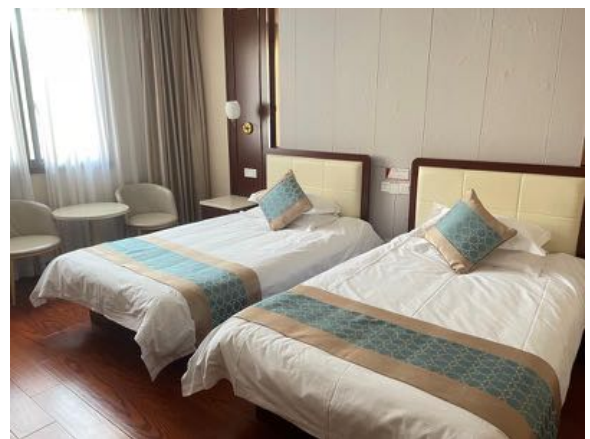

南山专家楼

Nanshan Experts' Building

Nanshan Experts' Building is located on Ninghai Road, situated within the Suyuan campus of Nanjing Normal University, which is renowned as "the most beautiful campus in the East" for its serene and green surroundings, antique and elegant architectural style, and rich cultural atmosphere.

行政套房 Executive Suite

One 1.8-meter king-size bed, 54m²
CNY 478

商务标间 Business Standard Room

Two 1.2-meter single beds, 30m²
CNY 318

商务套标 Business Suite

Two 1.2-meter single beds, 40m²
CNY 398

南山标间 Nanshan Standard Room

Two 1.1-meter single beds, 40m²
CNY 278