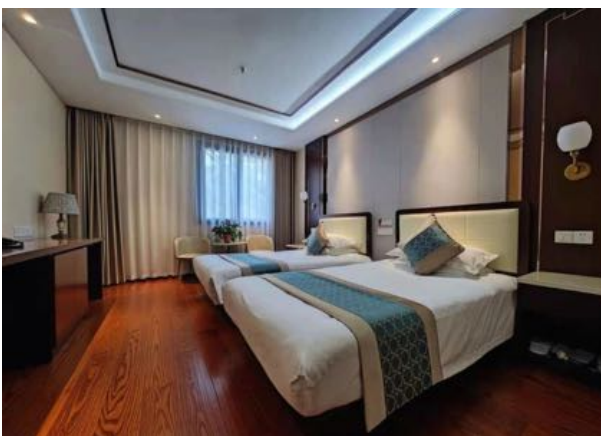

南山专家楼

Nanshan Experts' Building

Nanshan Experts' Building is located on Ninghai Road, situated within the Suyuan campus of Nanjing Normal University, which is renowned as "the most beautiful campus in the East" for its serene and green surroundings, antique and elegant architectural style, and rich cultural atmosphere.

行政套房 Executive Suite

One 1.8-meter king-size bed, 54m²
CNY 478

商务标间 Business Standard Room

Two 1.2-meter single beds, 30m²
CNY 318

商务套标 Business Suite

Two 1.2-meter single beds, 40m²
CNY 398

南山标间 Nanshan Standard Room

Two 1.1-meter single beds, 40m²
CNY 278